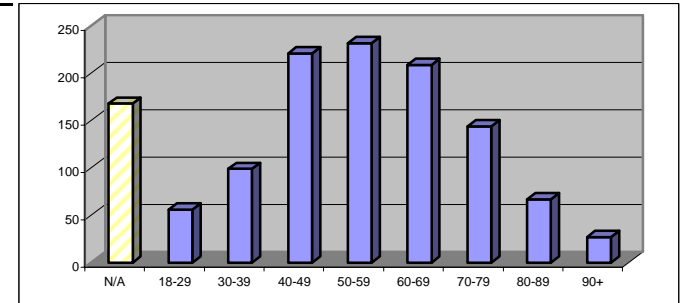

All Saints Parish Survey Results

Survey Takers By Age

N/A	168	14%
18-29	56	5%
30-39	99	8%
40-49	221	18%
50-59	232	19%
60-69	209	17%
70-79	144	12%
80-89	67	5%
90+	27	2%
TOTAL	1223	

QUESTION	TOTAL	YES	%	NO	%	Neutral	%	N/A	%
Did you attend a Catholic Elementary School?	1164	836	71.8%	319	27.4%	3	0.3%	6	0.5%
Did you attend a Catholic High School?	1202	622	51.7%	569	47.3%	2	0.2%	9	0.7%
Did/will you send your children to Catholic Elementary School?	1198	744	62.1%	239	19.9%	43	3.6%	172	14.4%
Did/will you send your children to Catholic HS?	1203	600	49.9%	317	26.4%	90	7.5%	196	16.3%
If children are not in Catholic school, are they enrolled in Religious Education?	1154	142	12.3%	101	8.8%	20	1.7%	891	77.2%
Believe that Catholic elementary schools are a vital part of our parish as a whole?	1197	916	76.5%	126	10.5%	69	5.8%	86	7.2%
Believe the parish should do all that is possible to financially support the school?	1201	1034	86.1%	42	3.5%	121	10.1%	4	0.3%
Satisfied with operation & leadership of school?	1194	727	60.9%	90	7.5%	241	20.2%	136	11.4%
Duty of all Catholics to support Catholic schools?	1196	877	73.3%	117	9.8%	174	14.5%	28	2.3%
Believe Catholic grade school students acquire strong Catholic identity because of schooling and participation in parish life?	1189	1000	84.1%	69	5.8%	102	8.6%	18	1.5%
Direct connection between the future of Catholic schools and the future of the Church?	1196	963	80.5%	101	8.4%	117	9.8%	15	1.3%
Consider Catholic school if there were scholarship opportunities and financial aid?	1149	172	15.0%	73	6.4%	52	4.5%	852	74.2%